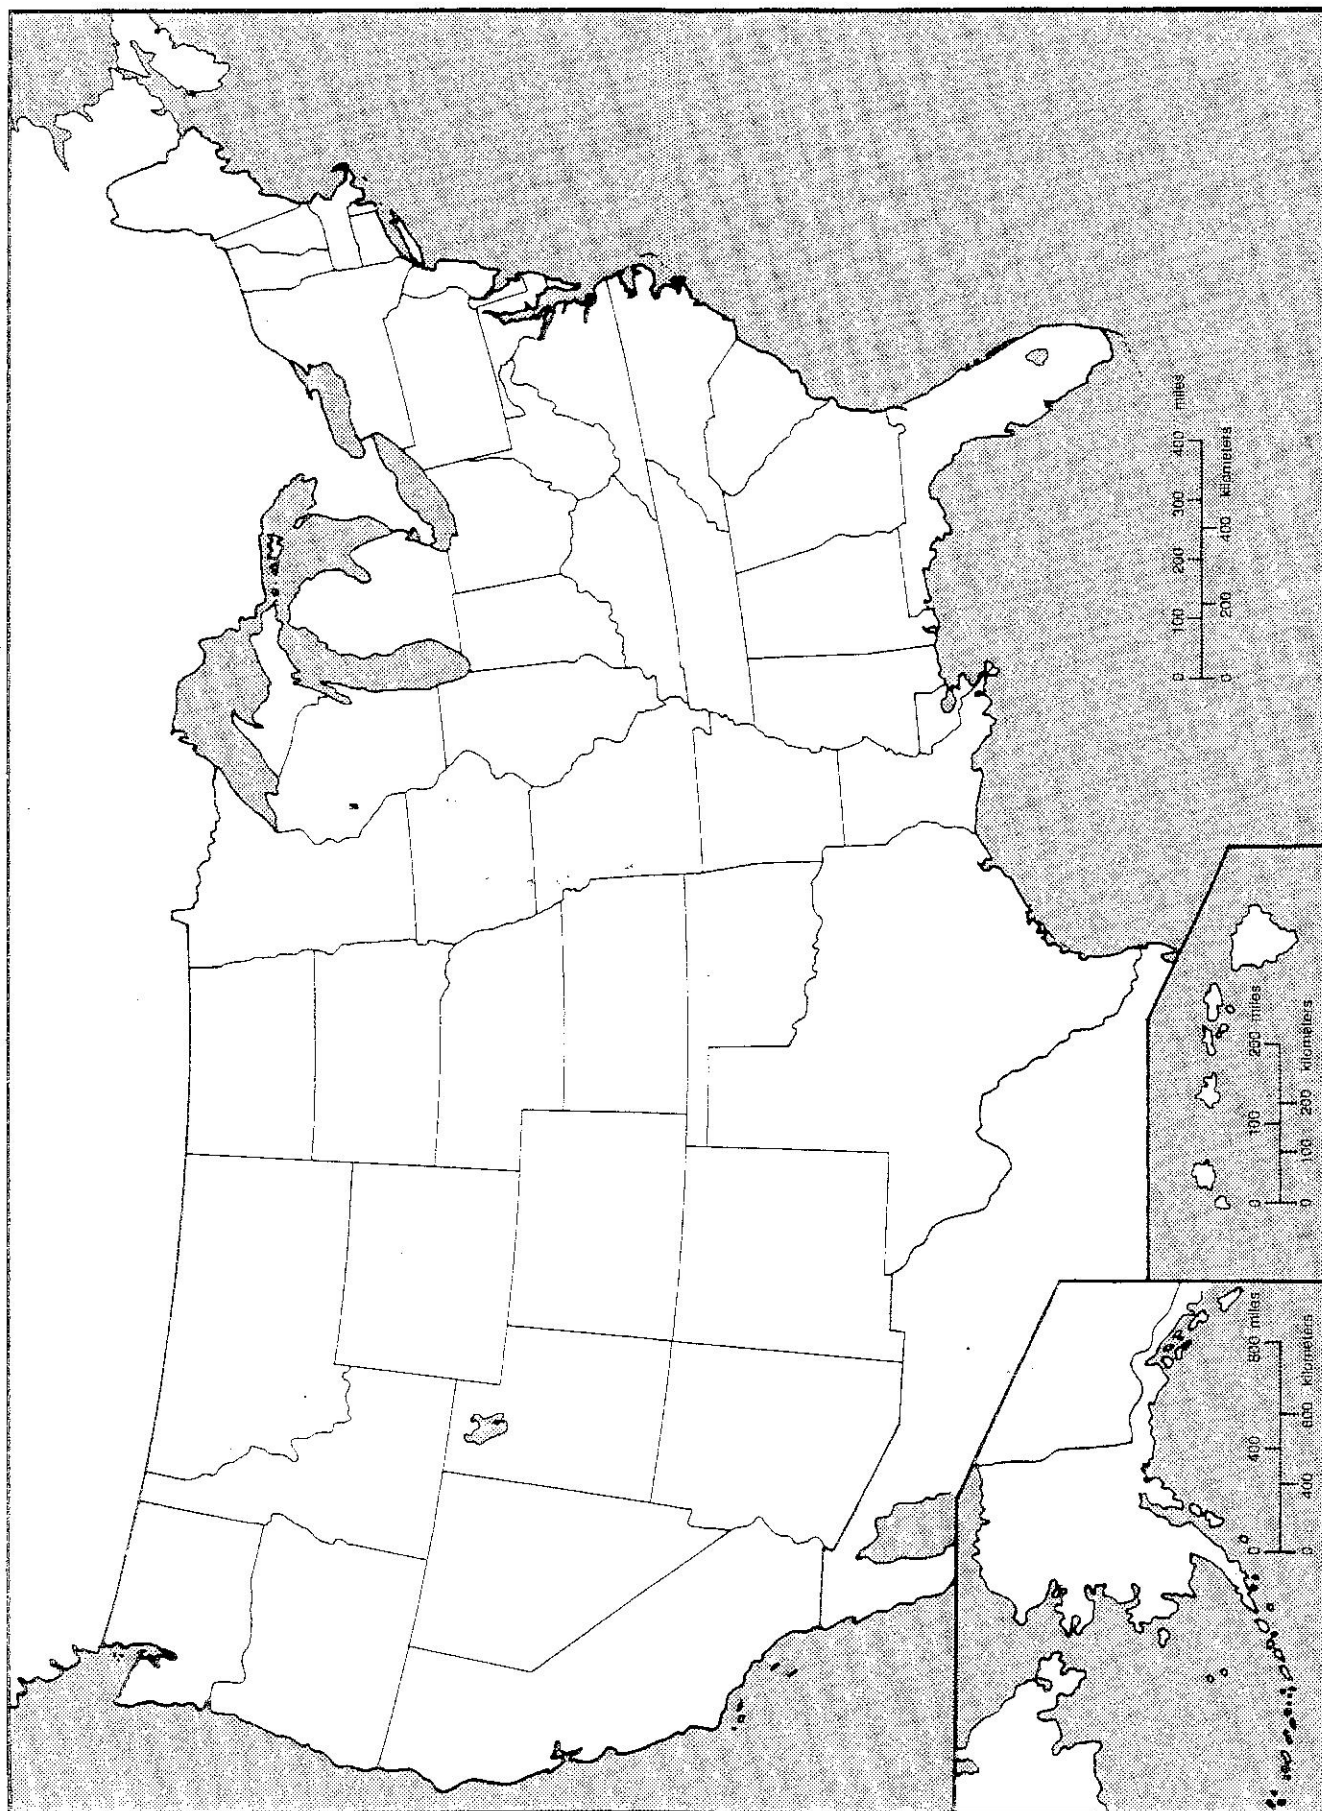

UNITED STATES (Including Alaska and Hawaii)

U.S. Map

- Label all 50 state & the year admitted to the Union
- Label the 13 colonies (shade them green)
- Label the Mason-Dixon Line
- Label the Mississippi River (shade it sky blue)
- Label the Northwest Territory (shade it blue)
- Label the Great Lakes (H.O.M.E.S.)
- Label the Louisiana Territory (shade it brown)
- Label the Mexican-Cession (shade it yellow)
- Label the Oregon Country (shade it purple)
- Label the Gadsden Purchase (shade it red)
- Label the Independent Republic of Texas (shade it orange)
- Label the Appalachian Mountains
- Label the Rocky Mountains
- Label the Great Plains
- Label the Missouri Compromise Line (36°30')
- Color Florida, Hawaii, & Alaska white
- Everything else that has not been shaded, shade it dark green